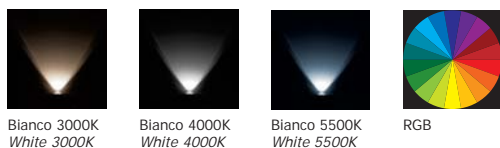

Colori LED / LED Colours

Bianco 3000K
White 3000K

Bianco 4000K
White 4000K

Bianco 5500K
White 5500K

RGB

Caratteristiche / Characteristics

Fontana - Deneb RGB
Fountain - Deneb RGB

DENE B 4 POWER LED 4x1W 350mA - 4x2W 500mA - 4x3W 700mA MONOCROMATICO / MONOCHROMATIC

To be used only in permanent immersion with maximum water temperature 40°C

Colori LED / LED Colours

A richiesta / On request

Finiture / Finishes

DISEGNI TECNICI / TECHNICAL DRAWINGS

CASSAFORME / HOUSING BOXES